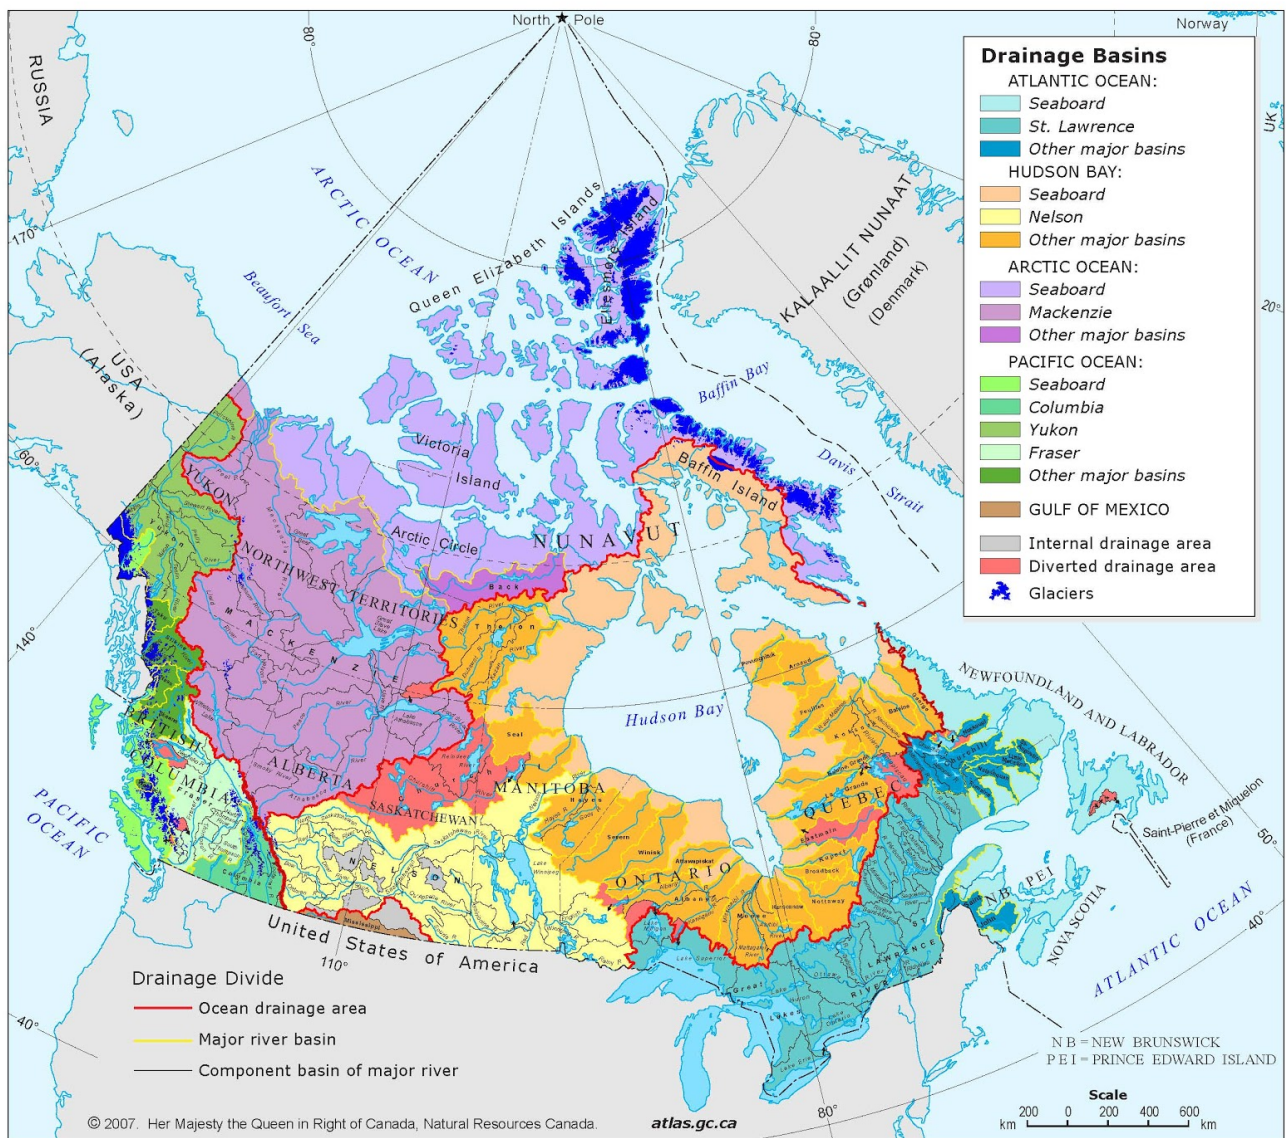

Handout

What watershed or drainage basin do you live in?

Find your location on the map.

Can you find what sub-watershed you live in? Use the three maps to find your home and find the sub-watershed you live in.

Northern Ontario (Hudson Bay and James Bay Coast)

Northern Ontario (James Bay, Lake Superior, Northern Lake Huron)

Southern and Eastern Ontario